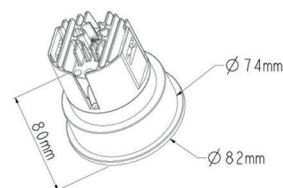

TECHNICAL DATA

TYPE

Professional LED for Interior Lighting.

CHARACTERISTICS

Can be used in room or any interior place.

OPENING/BEAM

High efficiency Ra>80 LED .

MATERIAL

Die-cast aluminum .

PRO	CRI ≥ 80	
IP65		38 L°
220-240V 50/60Hz		30,000h L70

Model:	Creed
Format:	Round
Location:	Interior
Wattage:	15W
Materials:	Aluminum
Led Color:	3000K / 4000K / 6500K
Product Dimension:	D82*80, cut 75mm
IP Code:	65
Fixation:	Recessed
CRI :	80
Lumen Output:	1,500LM
Frequency:	50/60 Hz
Beam Angle:	38°

DIMENSION DRAW

INDOOR